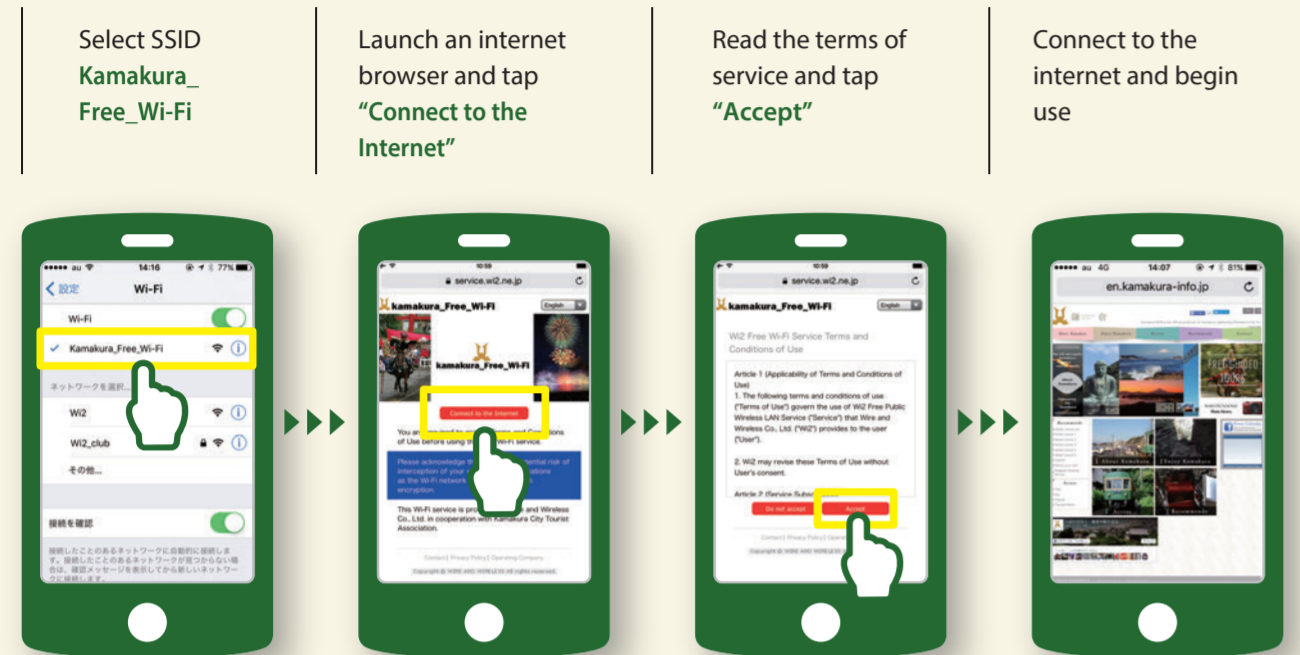

Kamakura City Wi-Fi Spot Map Authentication Procedures

Authentication procedures for Kamakura_Free_Wi-Fi

Wi-Fi service provider: Wire and Wireless

Authentication procedures for Kamakura_Free_Wi-Fi_2

Wi-Fi service provider: NTT East

Kamakura Free Wi-Fi Spot Map

Indoor Wi-Fi

Outdoor Wi-Fi & Indoor Wi-Fi

Rules and Manners of Japan

Walking on the street

- When walking on a busy street, be careful not to block the path.
- Try not to make too much noise because most areas around shrines and temples are residential areas.
- Don't leave any waste or garbage in the precincts – please bring it home with you.
- It is not allowed to walk in possession of a knife or other such dangerous objects.
- When taking a picture of someone, please obtain permission first.

In the restroom

- Please use the toilets marked as ♿ on the map (backside).
- Please avoid entering temples and restaurants only for using the toilet.
- After usage, please flush the toilet.

Traveling by bus

- At the bus stop, line up and respect the order of the line.
- When on the bus, if you are noisy you won't hear the bus driver announcing information. Try not to make too much noise on the bus.

Visiting temples and shrines