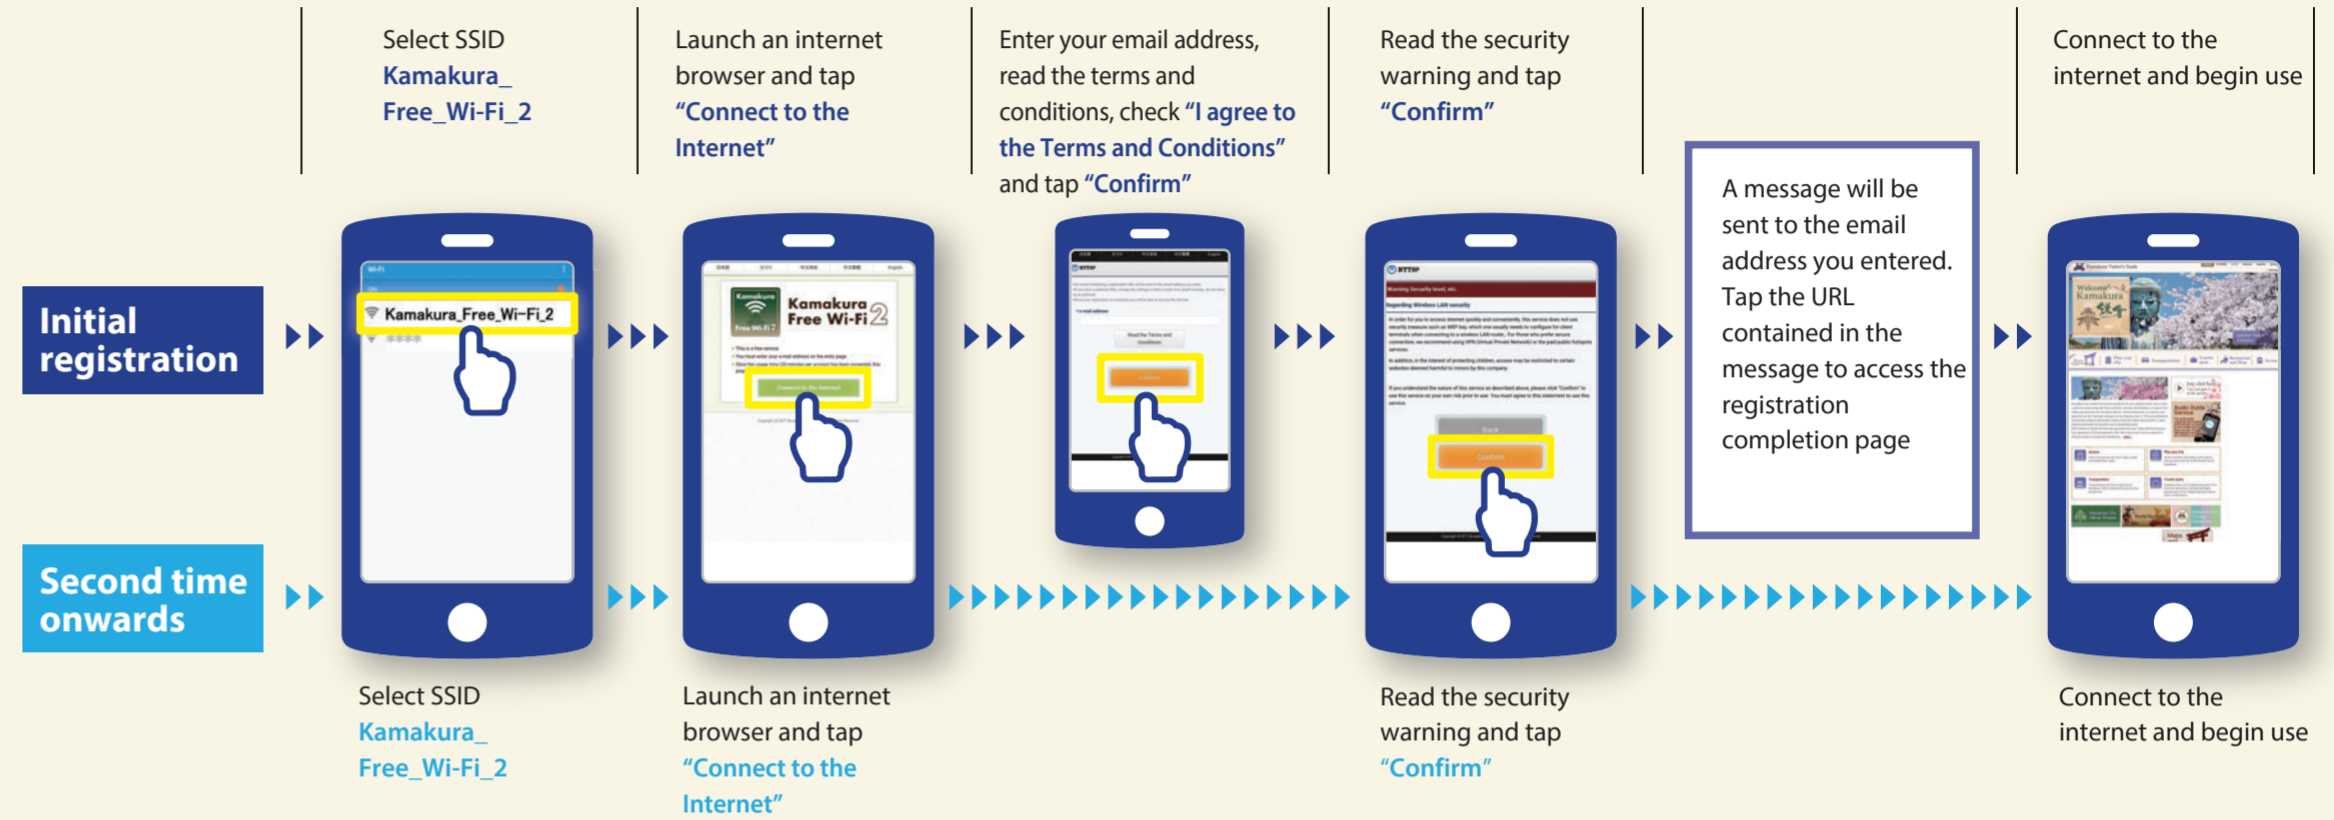

Kamakura City Wi-Fi Spot Map Authentication Procedures

Authentication procedures for Kamakura_Free_Wi-Fi

Wi-Fi service provider: Wire and Wireless

Authentication procedures for Kamakura_Free_Wi-Fi_2

Wi-Fi service provider: NTT East

Kamakura Free Wi-Fi Spot Map

Indoor Wi-Fi

Outdoor Wi-Fi & Indoor Wi-Fi

Rules and Manners of Japan

Walking on the street

- When walking on a busy street, be careful not to block the path.
- Try not to make too much noise because most areas around shrines and temples are residential areas.
- Don't leave any waste or garbage in the precincts – please bring it home with you.
- It is not allowed to walk in possession of a knife or other such dangerous objects.
- When taking a picture of someone, please obtain permission first.

In the restroom

- Please use the toilets marked as ♿ on the map (backside).
- Please avoid entering temples and restaurants only for using the toilet.
- After usage, please flush the toilet.

Traveling by bus

- At the bus stop, line up and respect the order of the line.
- When on the bus, if you are noisy you won't hear the bus driver announcing information. Try not to make too much noise on the bus.

Visiting temples and shrines